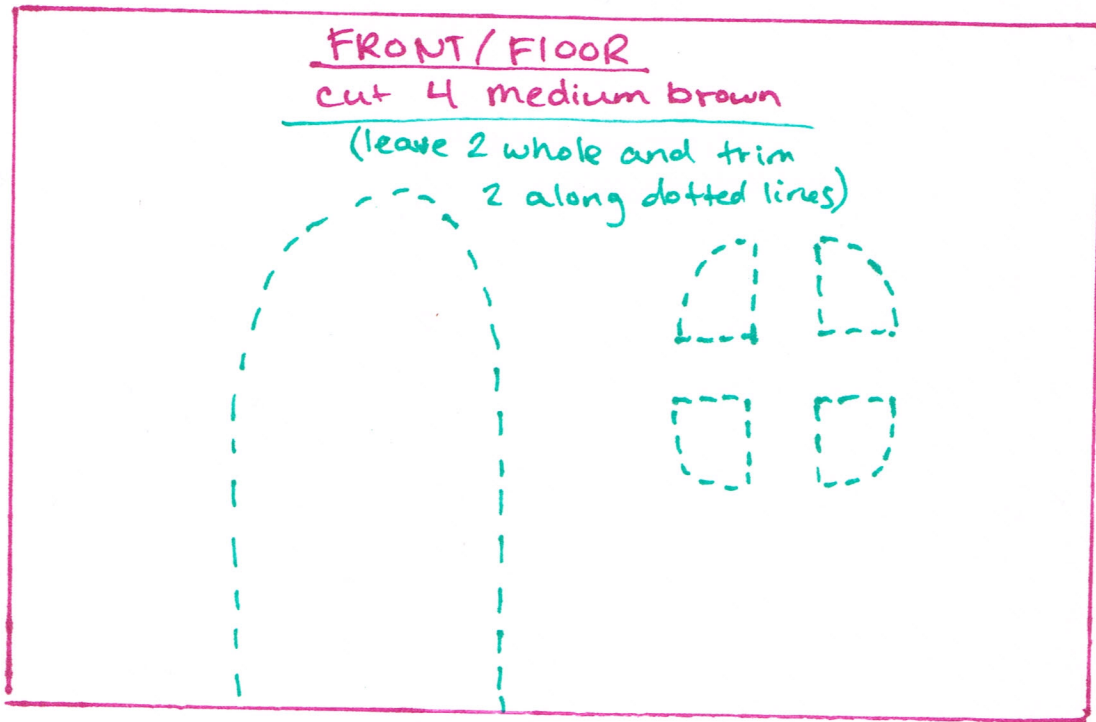

← TOP
Cut 2 Medium Brown

LEAF BEDS
cut 4 each size
(leave 2 whole and
trim 2 along
dotted line)

Felt Raccoon Log Home pattern

More Like Home.net