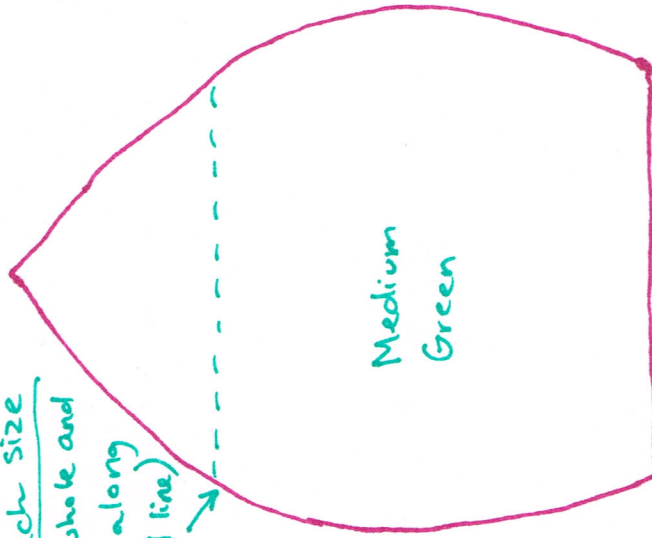

← TOP
Cut 2 Medium Brown

LEAF BEDS
cut 4 each size
(leave 2 whole and
trim 2 along
dotted line)

Felt Raccoon Log Home pattern

More Like Home.net